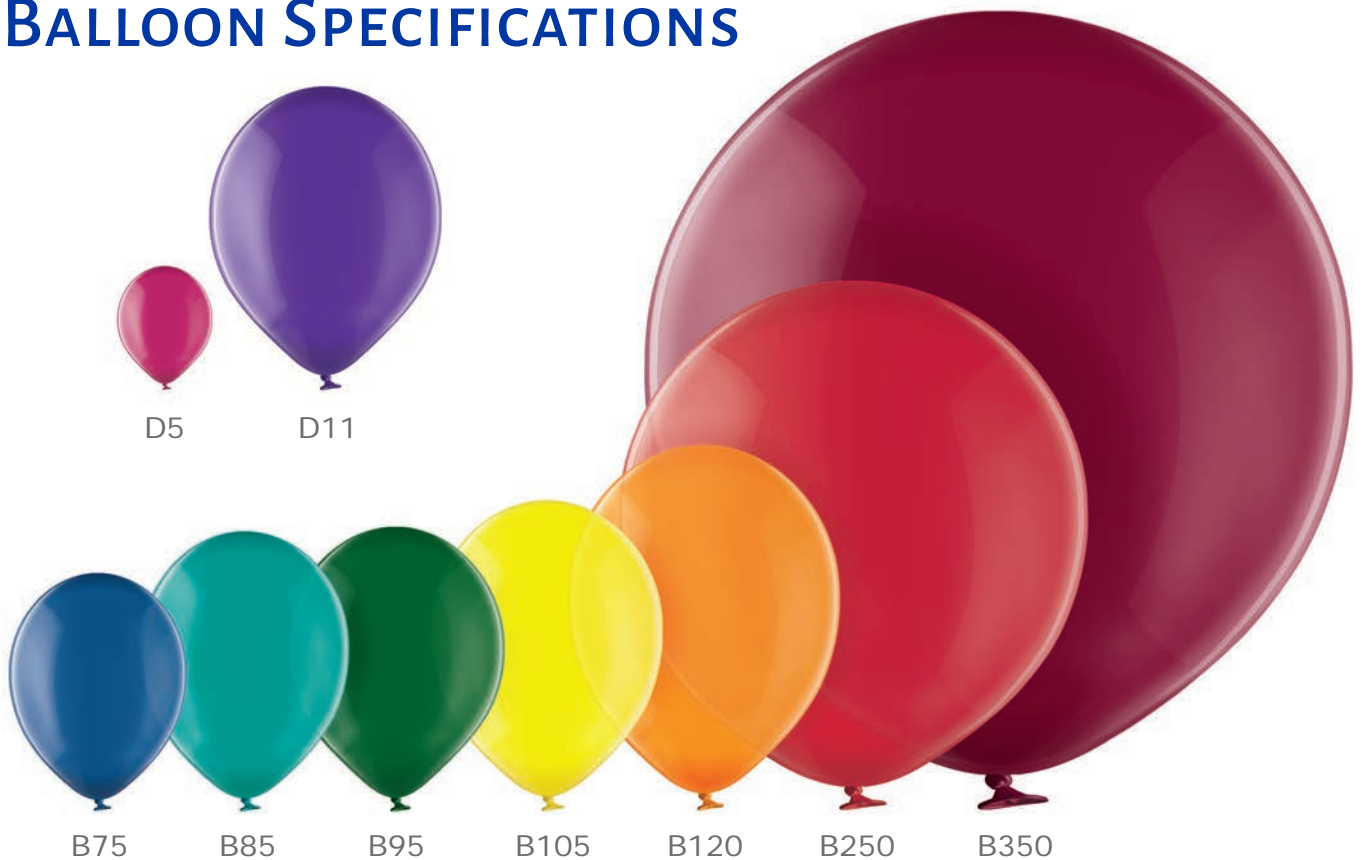

belbal[®]

COLOUR CHART
2022

PASTEL

CRYSTAL / TRANSPARENT

METALLIC

GLOSSY

SEASONAL COLOURS

BALLOON SPECIFICATIONS

Balloon Size	Diameter Centimetre	Diameter Inch	Volume Litre	Weight Gram
D5	12 cm	5"	1 L	1 g
D11	30 cm	12"	14 L	3,7 g
B75	23 cm	9"	7 L	2 g
B85	27 cm	10,5"	10 L	2,7 g
B95	28 cm	11"	12 L	3,2 g
B105	30 cm	12"	15 L	3,6 g
B120	35 cm	14"	24 L	5 g
B250	60 cm	24"	114 L	24 g
B350	90 cm	36"	380 L	45 g

Metallic balloons are slightly smaller due to their latex composition.

The specifications of Belbal balloons are measured in lab conditions and can differ as environmental conditions change. Balloon colours in this catalogue reflect true colours of inflated balloons as close as possible. Real balloon colours may differ to those on screen or printed material due to the difference in computer monitors and printers.